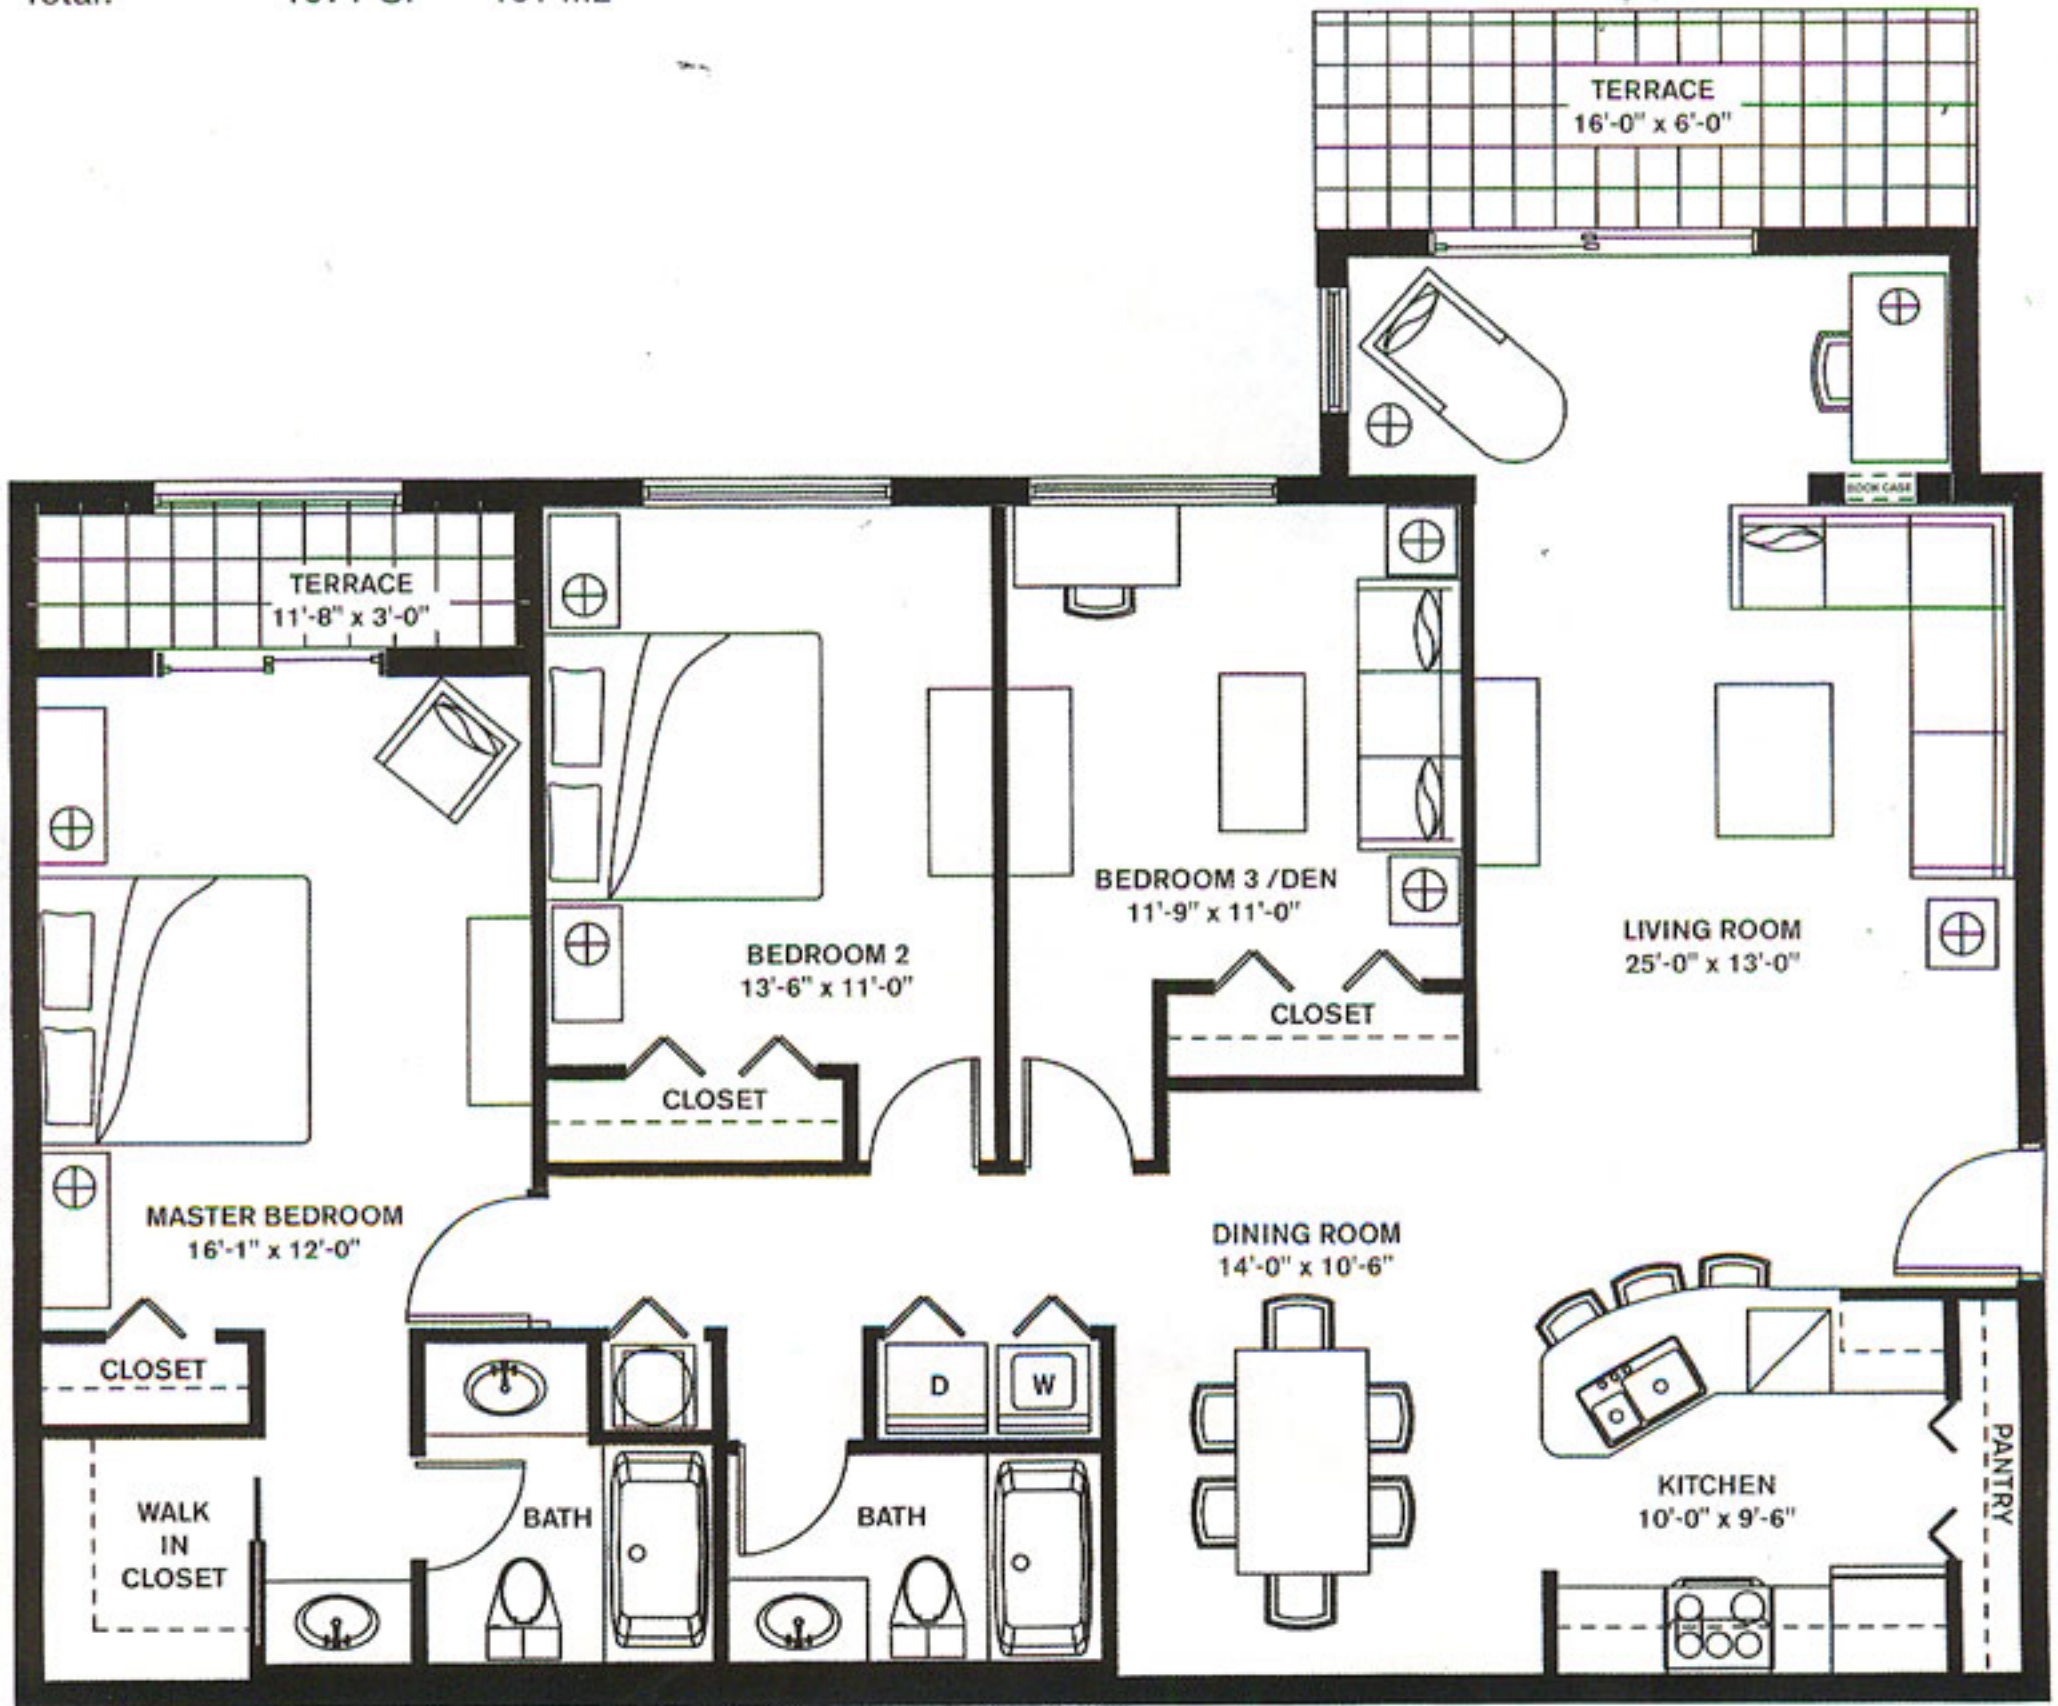

Residence D1

First Floor

3 Bedroom / Den and 2 Baths

| | | |
|----------|---------|--------|
| AC: | 1541 SF | 139 m2 |
| Terrace: | 130 SF | 12 m2 |
| Total: | 1671 SF | 151 m2 |

FIRST FLOOR